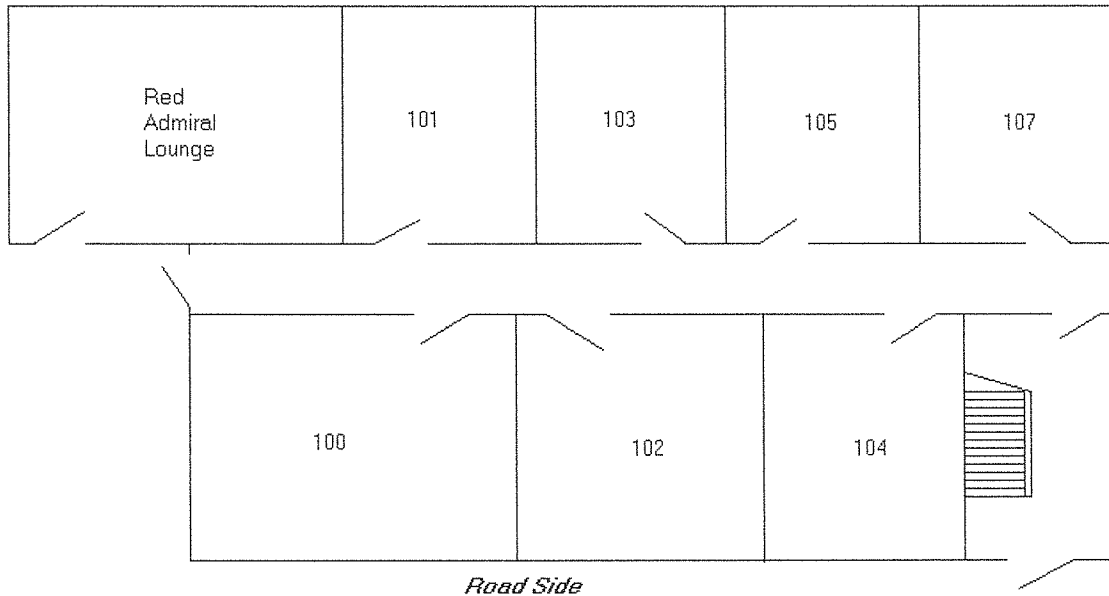

Lake Side

Lower Adult Wing (LAW)

Chrysalis House

<i>Room #</i>	<i>Beds</i>		
100	Double	Single	Single
101	Double	Single	Single
102 (Handicapped)	Double	Single	Single
103	Double	Single	Single
104	Double	Single	Single
105	Double	Single	Single
107	Double	Single	Single

Updated 8/12/14

Chrysalis House

Road Side
Upper Adult Wing (UAW)

<i>Room #</i>	<i>Beds</i>		
200	Double	Single	Single
201	Double	Single	Single
202	Double	Single	Single
203	Double	Single	Single
204	Double	Single	Single
205	Double	Single	Single
206	Double	Single	Single
207	Double	Single	Single

Updated 8/12/14

Chrysalis House

Lake Side

Lower Student Wing (LSW)

Room #

Beds

120

Top Bunk #1	Top Bunk #2	Top Bunk #3
Bottom Bunk #1	Bottom Bunk #2	Bottom Bunk #3
Top Bunk #4	Top Bunk #5	Top Bunk #6
Bottom Bunk #4	Bottom Bunk #5	Bottom Bunk #6